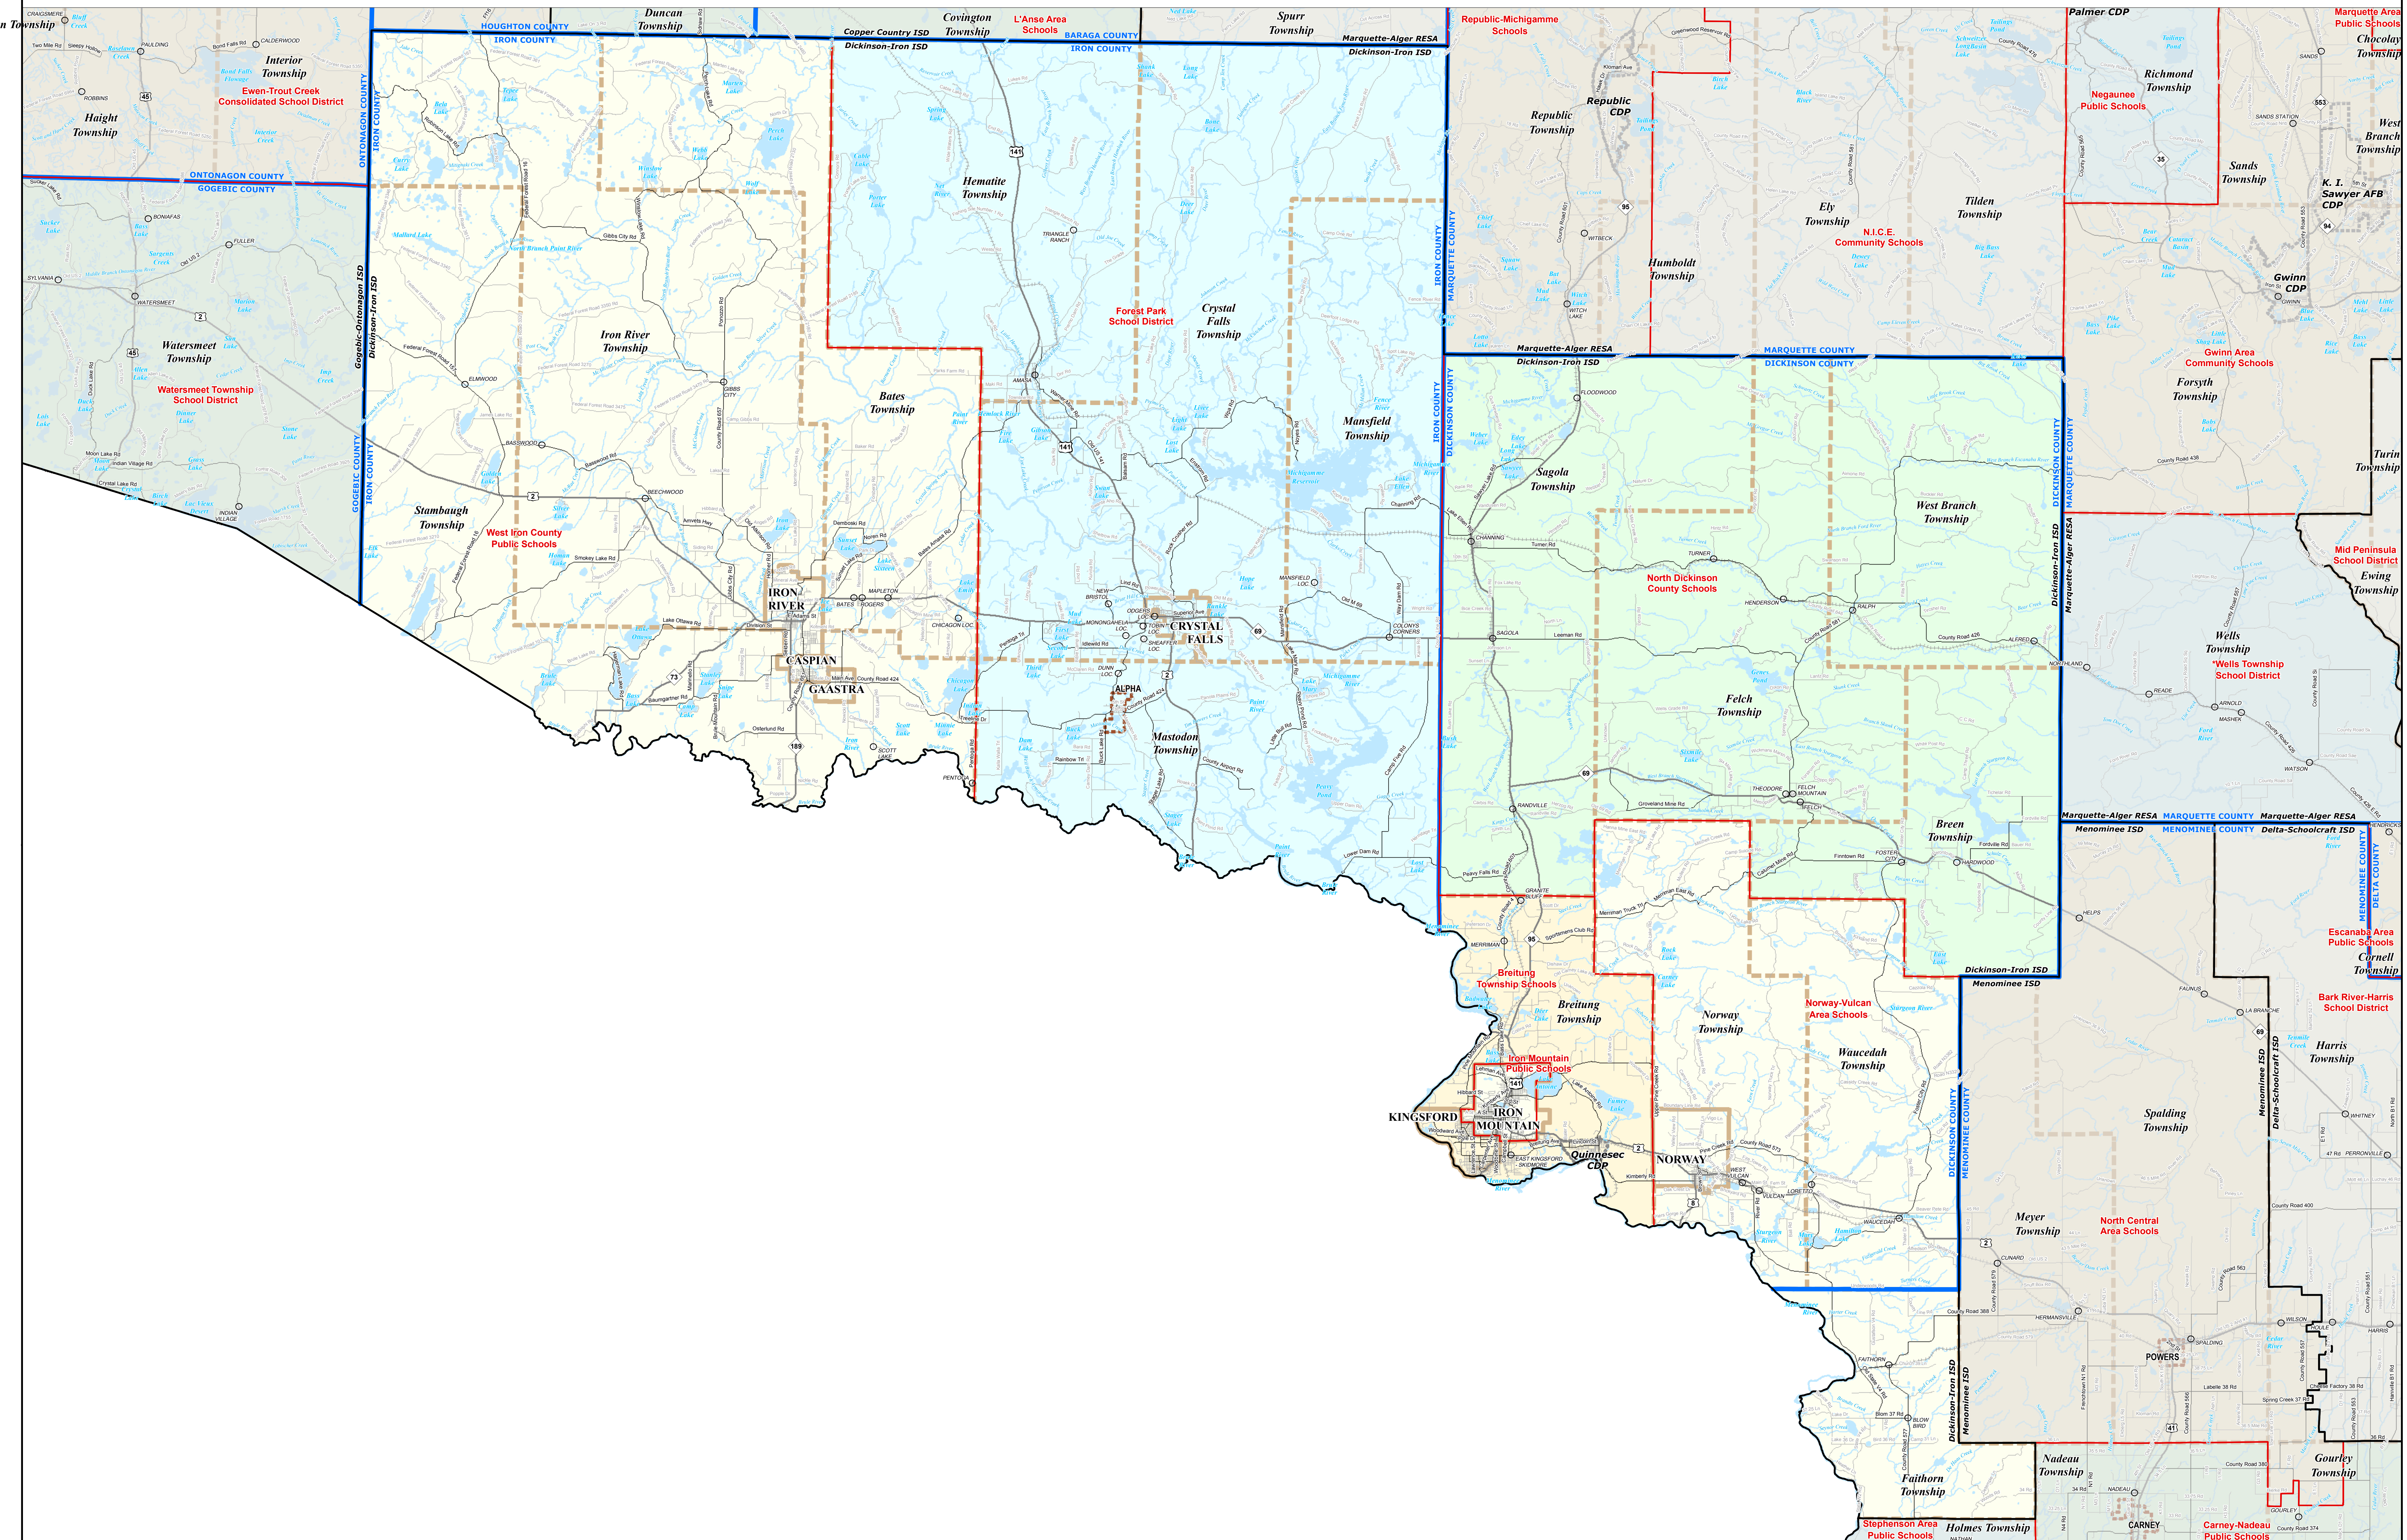

DICKINSON-IRON ISD

0 2.5 5 Miles

11/18/13

Legend

Source: Michigan Geographic Framework, v13a